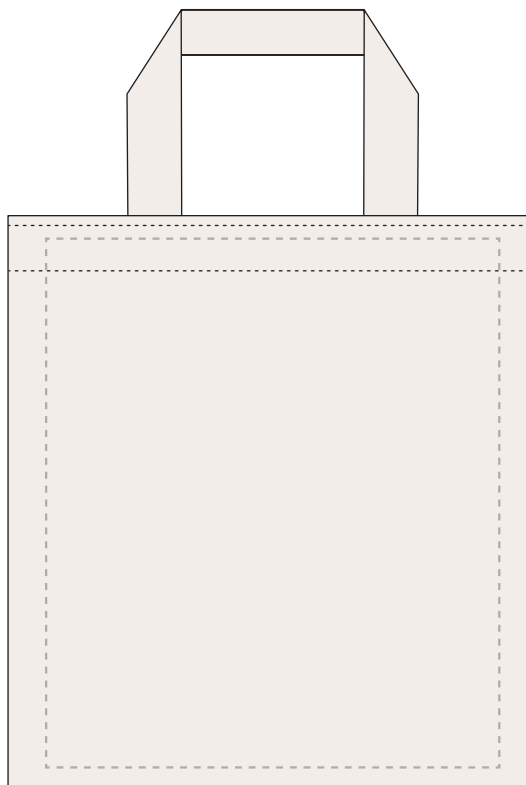

Your Ref:

Quantity:

Product Code: QB0576

Our Ref:

Version: 1

Product Colour: NATURAL

PRINTING CONCERNS:

We stock this item in the following colours

**PANTONE REFERENCE(S)** Full colour printing

ARTWORK SCALE 25%

Product Image for visualisation
- colours may vary

The dashed line is to demonstrate print area and will not appear on your printed item

PLEASE NOTE:

To proceed, please approve visual via the online system.

ARTWORK SCALE 100%

Max print area: 240mm x 280mm